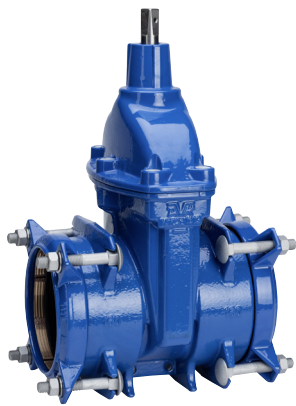

Ref. No.: XXXXXXXXXX

CHECK !

www.avkvalves.eu

Pipe dimension

35	DN 32 / 40 mm to DN 65 / 75 mm, ≤ 5 bar
60	DN 32 / 40 mm to DN 65 / 75 mm, ≤ 10/16 bar DN 80 / 90 mm to DN 150 / 180 mm, ≤ 5 bar DN 200 / 200 mm, ≤ 5 bar DN 200 / 225 mm, ≤ 5 bar
80	DN 250 / 250 mm to DN 250 / 280 mm, ≤ 5 bar
100	DN 300 / 315 mm, ≤ 5 bar
110	DN 80 / 90 mm to DN 150 / 180 mm, ≤ 10/16 bar DN 200 / 200 mm, ≤ 10 bar DN 200 / 225 mm, ≤ 10 bar
140	DN 200 / 200 mm, ≤ 16 bar DN 200 / 225 mm, ≤ 16 bar
160	DN 250 / 250 mm to DN 250 / 280 mm, ≤ 10/16 bar
200	DN 300 / 315 mm, ≤ 10/16 bar